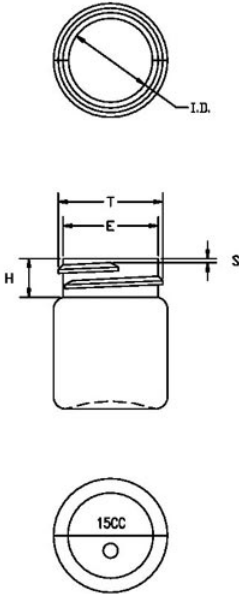

## 15CC WHITE PHARMA ROUND HDPE WITH 28-400 NECK FINISH

Carton Count  
1900

Size  
15.00 CC

Overflow Capacity  
19.50 cc

Neck Diameter  
28.00

Neck Finish  
400

Material  
HDPE

Color  
WHITE

Shape  
ROUND

Item Weight  
4.50 g

Item Height x Width/Diameter  
1.55 in x 1.175 in

Blow Technology  
EXTRUSION

O.BERK® Co. provides a full range of packaging products and services for every aspect of the packaging process from conception and selection of a container and closure, through its decoration and delivery. We can help create broad differentiation through innovative packaging using either stock or designed components.