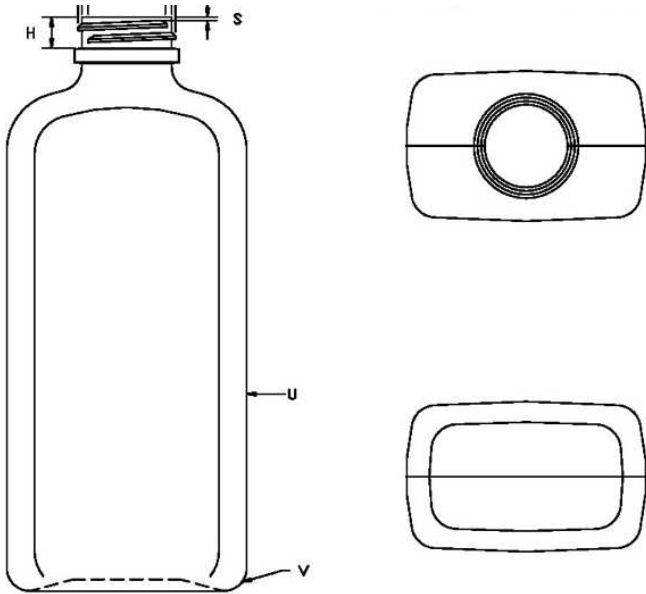

# N1004873

530ML WHITE PHARMA OBLONG HDPE WITH 33-400 NECK FINISH

Carton Count  
161

Size  
530.00 ML

Overflow Capacity  
555.00 cc

Neck Diameter  
33.00

Neck Finish  
400

Material  
HDPE

Color  
WHITE

Shape  
OBLONG

Item Weight  
45.00 g

Item Height x Width/Diameter  
7.42 in x n/a in

Blow Technology  
EXTRUSION

O.BERK® Co. provides a full range of packaging products and services for every aspect of the packaging process from conception and selection of a container and closure, through its decoration and delivery. We can help create broad differentiation through innovative packaging using either stock or designed components.