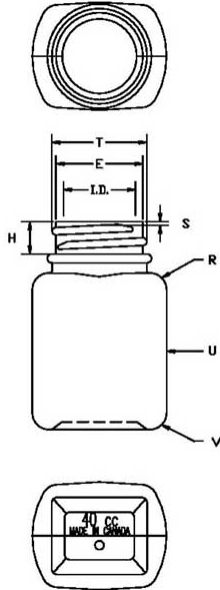

N1004870

40ML WHITE PHARMA OBLONG HDPE WITH 28-400 NECK FINISH

Carton Count
1400

Size
40.00 ML

Overflow Capacity
47.00 cc

Neck Diameter
28.00

Neck Finish
400

Material
HDPE

Color
WHITE

Shape
OBLONG

Item Weight
7.50 g

Item Height x Width/Diameter
2.35 in x n/a in

Blow Technology
EXTRUSION

O.BERK® Co. provides a full range of packaging products and services for every aspect of the packaging process from conception and selection of a container and closure, through its decoration and delivery. We can help create broad differentiation through innovative packaging using either stock or designed components.