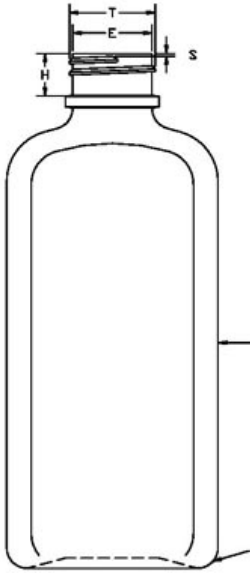

# N1004858

530ML WHITE PHARMA OBLONG HDPE WITH 33-480 NECK FINISH

Carton Count  
161

Size  
530.00 ML

Overflow Capacity  
560.00 cc

Neck Diameter  
33.00

Neck Finish  
480

Material  
HDPE

Color  
WHITE

Shape  
OBLONG

Item Weight  
45.00 g

Item Height x Width/Diameter  
7.543 in x n/a in

Blow Technology  
EXTRUSION

O.BERK® Co. provides a full range of packaging products and services for every aspect of the packaging process from conception and selection of a container and closure, through its decoration and delivery. We can help create broad differentiation through innovative packaging using either stock or designed components.