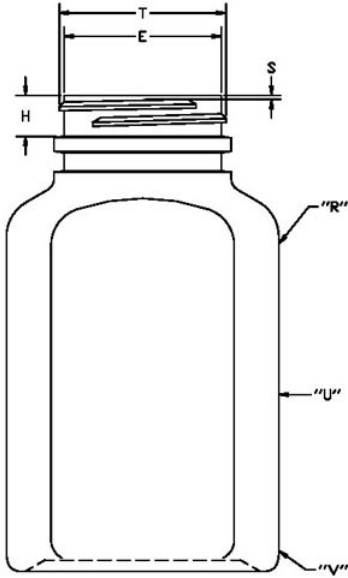

N1004856

250ML WHITE PHARMA OBLONG HDPE WITH 43-400 NECK FINISH

Carton Count
324

Size
250.00 ML

Overflow Capacity
280.00 cc

Neck Diameter
43.00

Neck Finish
400

Material
HDPE

Color
WHITE

Shape
OBLONG

Item Weight
23.00 g

Item Height x Width/Diameter
4.7 in x n/a in

Blow Technology
EXTRUSION

O.BERK® Co. provides a full range of packaging products and services for every aspect of the packaging process from conception and selection of a container and closure, through its decoration and delivery. We can help create broad differentiation through innovative packaging using either stock or designed components.