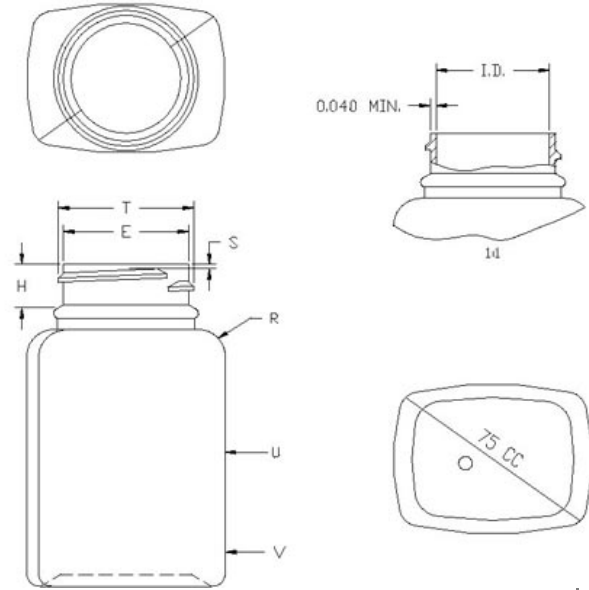

# N1004854

75ML WHITE PHARMA OBLONG HDPE WITH 33-400 NECK FINISH

Carton Count  
700

Size  
75.00 ML

Overflow Capacity  
84.00 cc

Neck Diameter  
33.00

Neck Finish  
400

Material  
HDPE

Color  
WHITE

Shape  
OBLONG

Item Weight  
12.00 g

Item Height x Width/Diameter  
2.981 in x n/a in

Blow Technology  
EXTRUSION

O.BERK® Co. provides a full range of packaging products and services for every aspect of the packaging process from conception and selection of a container and closure, through its decoration and delivery. We can help create broad differentiation through innovative packaging using either stock or designed components.