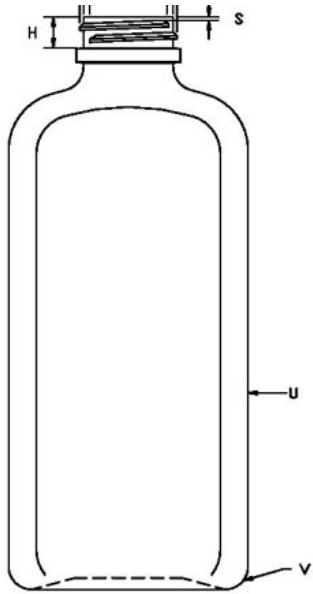

N1004849

530ML WHITE PHARMA OBLONG HDPE WITH 33-400 NECK FINISH

Carton Count
161

Size
530.00 ML

Overflow Capacity
555.00 cc

Neck Diameter
33.00

Neck Finish
400

Material
HDPE

Color
WHITE

Shape
OBLONG

Item Weight
45.00 g

Item Height x Width/Diameter
7.42 in x n/a in

Blow Technology
EXTRUSION

O.BERK® Co. provides a full range of packaging products and services for every aspect of the packaging process from conception and selection of a container and closure, through its decoration and delivery. We can help create broad differentiation through innovative packaging using either stock or designed components.