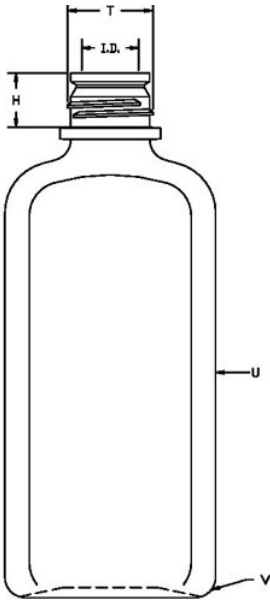

N1004848

530ML WHITE PHARMA OBLONG HDPE WITH 33-430 NECK FINISH

Carton Count
161

Size
530.00 ML

Overflow Capacity
560.00 cc

Neck Diameter
33.00

Neck Finish
430

Material
HDPE

Color
WHITE

Shape
OBLONG

Item Weight
45.00 g

Item Height x Width/Diameter
7.76 in x n/a in

Blow Technology
EXTRUSION

O.BERK® Co. provides a full range of packaging products and services for every aspect of the packaging process from conception and selection of a container and closure, through its decoration and delivery. We can help create broad differentiation through innovative packaging using either stock or designed components.