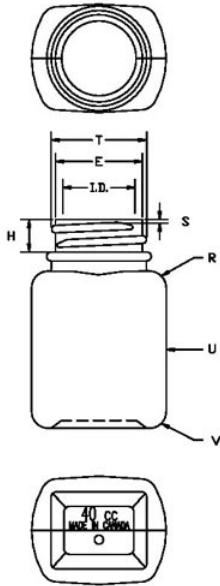

N1004844

40ML WHITE PHARMA OBLONG HDPE WITH 28-400 NECK FINISH

Carton Count
1400

Size
40.00 ML

Overflow Capacity
47.00 cc

Neck Diameter
28.00

Neck Finish
400

Material
HDPE

Color
WHITE

Shape
OBLONG

Item Weight
7.50 g

Item Height x Width/Diameter
2.35 in x n/a in

Blow Technology
EXTRUSION

O.BERK® Co. provides a full range of packaging products and services for every aspect of the packaging process from conception and selection of a container and closure, through its decoration and delivery. We can help create broad differentiation through innovative packaging using either stock or designed components.