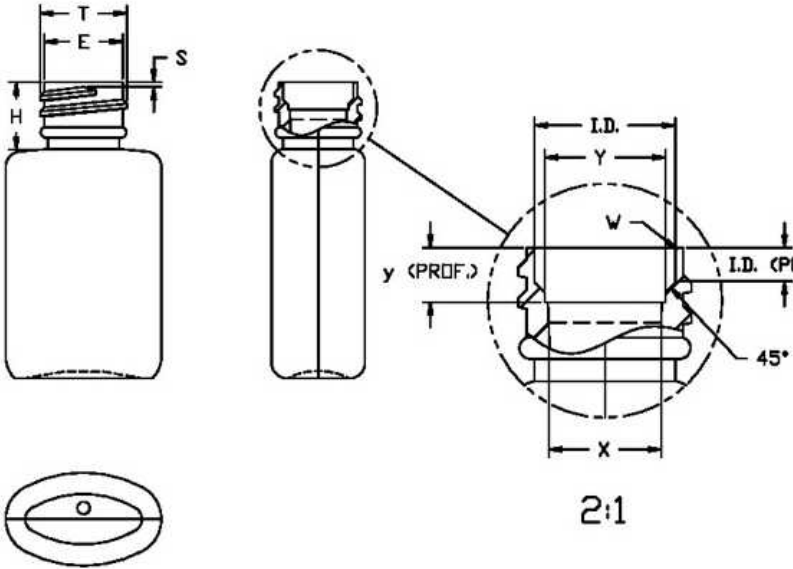

N1004829

0.5OZ WHITE OVAL LDPE WITH 18-410 NECK FINISH

Carton Count
2500

Capacity
0.5 OZ

Flow Capacity
50 cc

Neck Diameter
0.30

Neck Finish
1

Material
PE

Color
ITE

Shape
OVAL

Item Weight
5.00 g

Item Height x Width/Diameter
2.378 in x n/a in

Blow Technology
EXTRUSION

O.BERK® Co. provides a full range of packaging products and services for every aspect of the packaging process from conception and selection of a container and closure, through its decoration and delivery. We can help create broad differentiation through innovative packaging using either stock or designed components.