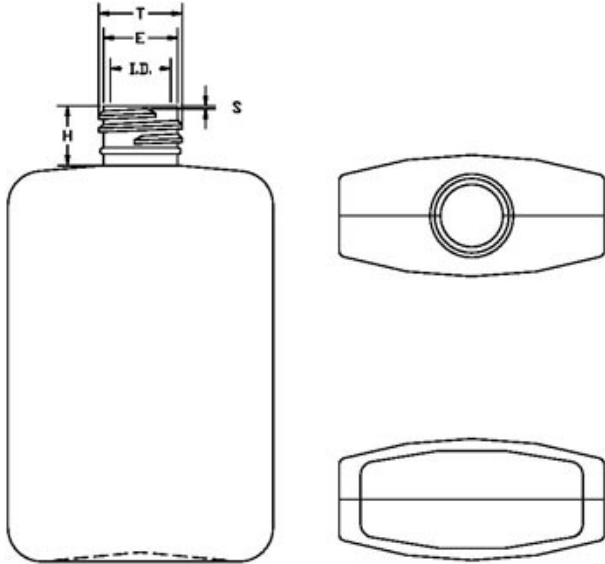

N1004778

4OZ WHITE CLASSIC OBLONG HDPE WITH 20-410 NECK FINISH

Carton Count
500

Size
4.00 OZ

Overflow Capacity
130.00 cc

Neck Diameter
20.00

Neck Finish
410

Material
HDPE

Color
WHITE

Shape
OBLONG

Item Weight
18.00 g

Item Height x Width/Diameter
4.315 in x n/a in

Blow Technology
EXTRUSION

O.BERK® Co. provides a full range of packaging products and services for every aspect of the packaging process from conception and selection of a container and closure, through its decoration and delivery. We can help create broad differentiation through innovative packaging using either stock or designed components.