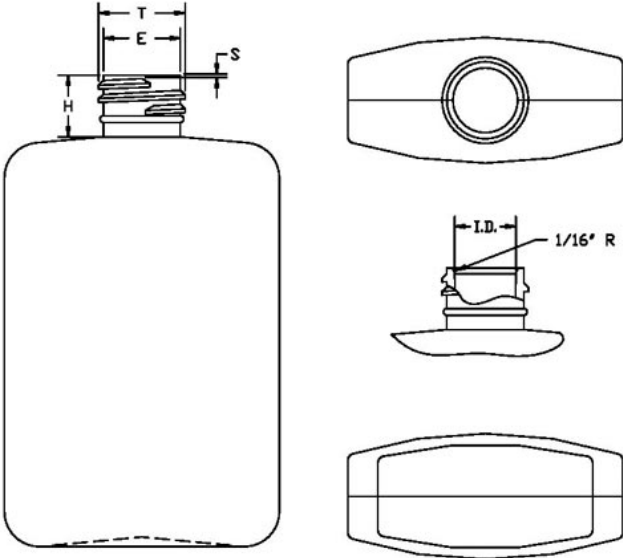

# N1004775

4OZ WHITE CLASSIC OBLONG HDPE WITH 20-410 NECK FINISH

Carton Count  
500

Size  
4.00 OZ

Overflow Capacity  
130.00 cc

Neck Diameter  
20.00

Neck Finish  
410

Material  
HDPE

Color  
WHITE

Shape  
OBLONG

Item Weight  
18.00 g

Item Height x Width/Diameter  
4.315 in x n/a in

Blow Technology  
EXTRUSION

O.BERK® Co. provides a full range of packaging products and services for every aspect of the packaging process from conception and selection of a container and closure, through its decoration and delivery. We can help create broad differentiation through innovative packaging using either stock or designed components.