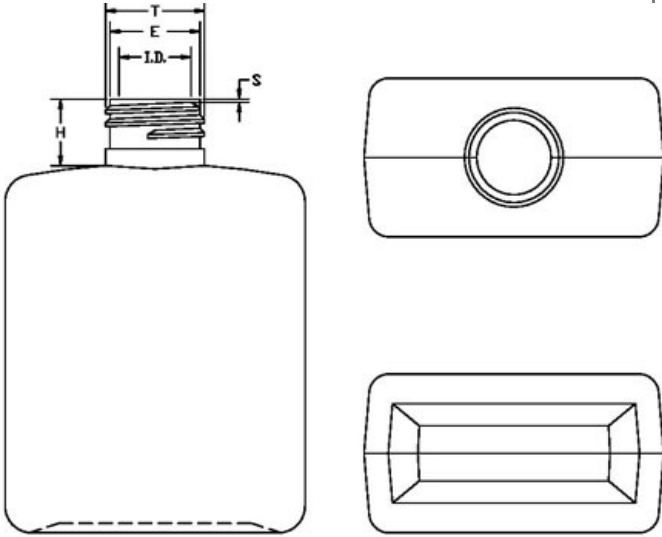

N1004774

6OZ WHITE CLASSIC OBLONG HDPE WITH 24-410 NECK FINISH

Carton Count
416

Size
6.00 OZ

Overflow Capacity
200.00 cc

Neck Diameter
24.00

Neck Finish
410

Material
HDPE

Color
WHITE

Shape
OBLONG

Item Weight
24.00 g

Item Height x Width/Diameter
4.1 in x n/a in

Blow Technology
EXTRUSION

O.BERK® Co. provides a full range of packaging products and services for every aspect of the packaging process from conception and selection of a container and closure, through its decoration and delivery. We can help create broad differentiation through innovative packaging using either stock or designed components.