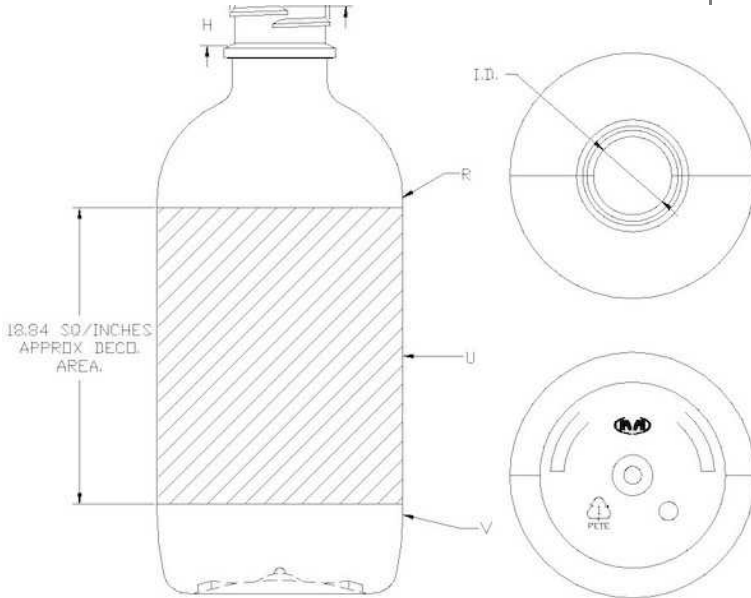

N1004656

250ML METRIC ROUND PET WITH 24-400 NECK FINISH

Carton Count
270

Size
250.00 ML

Overflow Capacity
285.00 cc

Neck Diameter
24.00

Neck Finish
400

Material
PET

Shape
ROUND

Item Weight
28.00 g

Item Height x Width/Diameter
5.53 in x 2.3 in

Blow Technology
ISBM

O.BERK® Co. provides a full range of packaging products and services for every aspect of the packaging process from conception and selection of a container and closure, through its decoration and delivery. We can help create broad differentiation through innovative packaging using either stock or designed components.