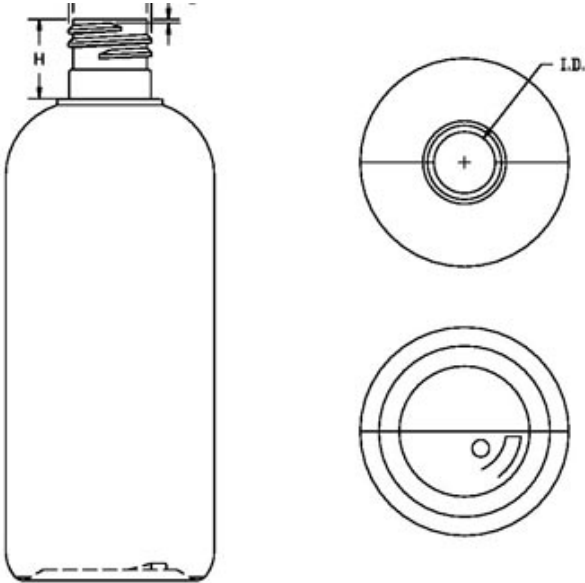

N1004371

6OZ WHITE BOSTON ROUND HDPE WITH 20-415 NECK FINISH

Carton Count
330

Size
6.00 OZ

Overflow Capacity
198.00 cc

Neck Diameter
20.00

Neck Finish
415

Material
HDPE

Color
WHITE

Shape
BOSTON ROUND

Item Weight
16.00 g

Item Height x Width/Diameter
5.25 in x 1.95 in

Blow Technology
EXTRUSION

O.BERK® Co. provides a full range of packaging products and services for every aspect of the packaging process from conception and selection of a container and closure, through its decoration and delivery. We can help create broad differentiation through innovative packaging using either stock or designed components.