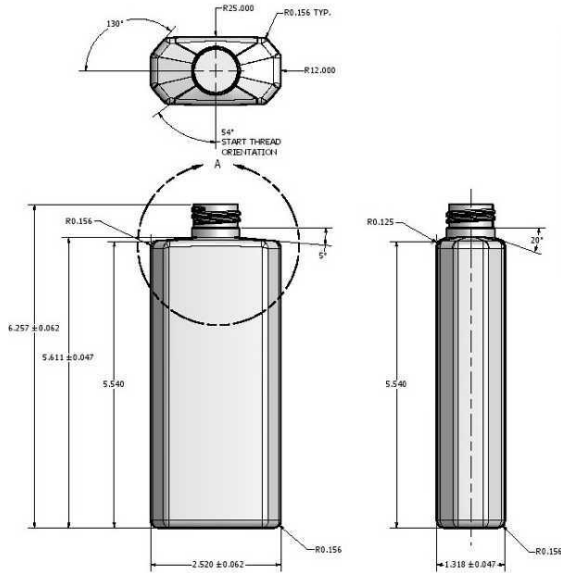

N1004326

250ML CLEAR BEVELLED OBLONG PET WITH 24-410 NECK FINISH

Size
250.00 ML

Neck Diameter
24.00

Neck Finish
410

Material
PET

Color
CLEAR

Shape
OBLONG

Item Height x Width/Diameter
6.257 in x n/a in

Blow Technology
ISBM

O.BERK® Co. provides a full range of packaging products and services for every aspect of the packaging process from conception and selection of a container and closure, through its decoration and delivery. We can help create broad differentiation through innovative packaging using either stock or designed components.