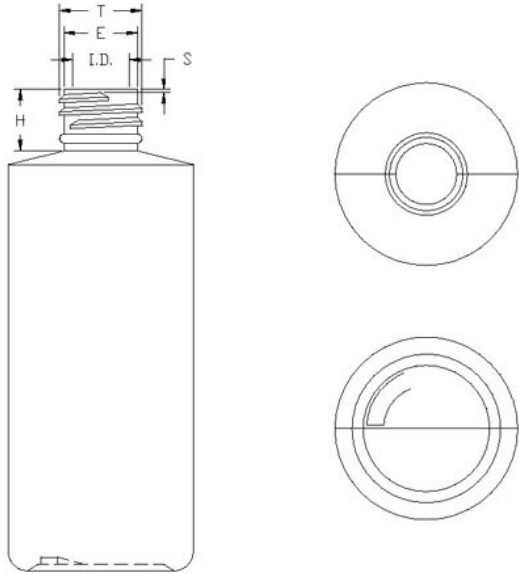

N1002721

1OZ NATURAL CYLINDER LDPE WITH 20-410 NECK FINISH

Size
1.00 OZ

Overflow Capacity
32.70 cc

Neck Diameter
20.00

Neck Finish
410

Material
LDPE

Color
NATURAL

Shape
CYLINDER

Item Weight
6.20 g

Item Height x Width/Diameter
3 in x 1.08 in

Blow Technology
IBM

PCR Possibility
Yes

O.BERK® Co. provides a full range of packaging products and services for every aspect of the packaging process from conception and selection of a container and closure, through its decoration and delivery. We can help create broad differentiation through innovative packaging using either stock or designed components.