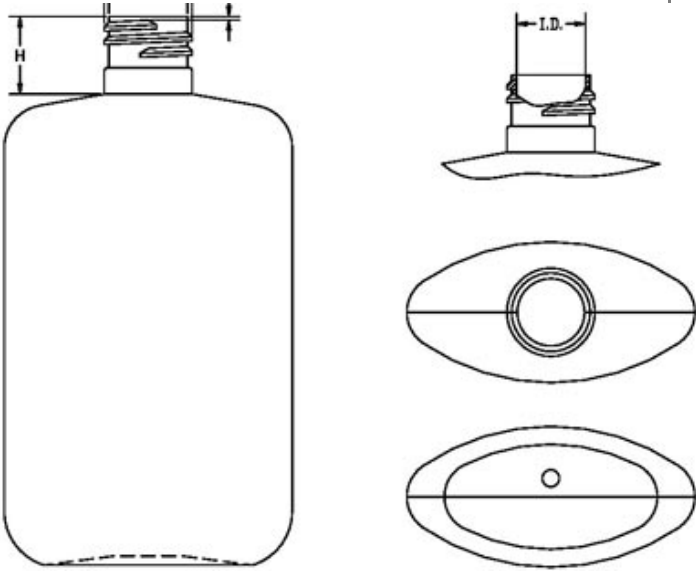

N1002735

2OZ NATURAL STRAIGHT-SIDED OVAL LDPE WITH 18-410 NECK FINISH

Size
2.00 OZ

Overflow Capacity
67.00 cc

Neck Diameter
18.00

Neck Finish
410

Material
LDPE

Color
NATURAL

Shape
OVAL

Item Weight
11.00 g

Item Height x Width/Diameter
3.69 in x 1.98 in

Blow Technology
EXTRUSION

PCR Possibility
Yes

O.BERK® Co. provides a full range of packaging products and services for every aspect of the packaging process from conception and selection of a container and closure, through its decoration and delivery. We can help create broad differentiation through innovative packaging using either stock or designed components.