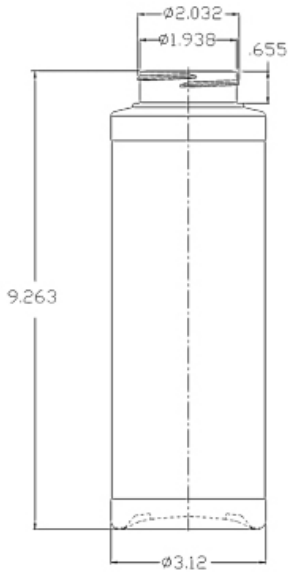

N1011884

946.35CC NATURAL CYLINDER ROUND HDPE PLASTIC BOTTLE - 53 400
NECK

Pallet Dimension (L x W x H)
48 x 40 x n/a

Size
946.35 CC

Overflow Capacity
991.34 cc

Neck Diameter
53.00

Neck Finish
400

Material
HDPE

Color
NATURAL

Shape
ROUND

Item Height x Width/Diameter
9.263 in x 3.124 in

O.BERK® Co. provides a full range of packaging products and services for every aspect of the packaging process from conception and selection of a container and closure, through its decoration and delivery. We can help create broad differentiation through innovative packaging using either stock or designed components.