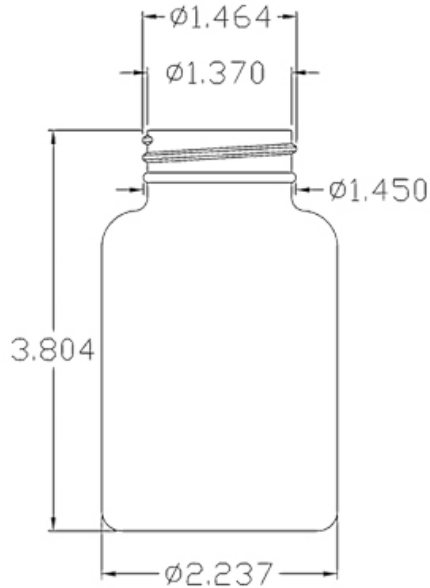

N1011846

175CC WHITE PACKER ROUND HDPE PLASTIC BOTTLE - 38 400 NECK

Carton Count
375

Carton / Pallet
20

Pallet Dimension (L x W x H)
48 x 40 x n/a

Size
175.00 CC

Overflow Capacity
192.00 cc

Neck Diameter
38.00

Neck Finish
400

Material
HDPE

Color
WHITE

Shape
ROUND

Item Height x Width/Diameter
3.804 in x 2.237 in

O.BERK® Co. provides a full range of packaging products and services for every aspect of the packaging process from conception and selection of a container and closure, through its decoration and delivery. We can help create broad differentiation through innovative packaging using either stock or designed components.