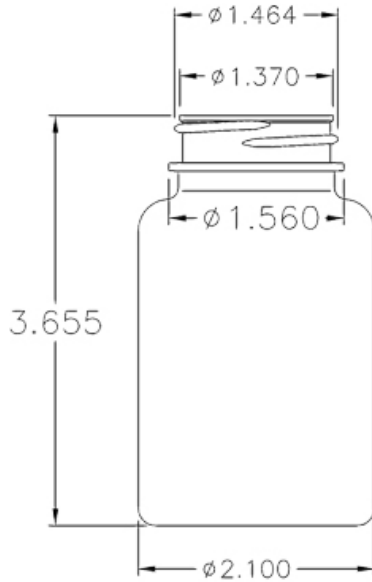

N1011796

150CC WHITE PACKER ROUND HDPE PLASTIC BOTTLE - 38 400 NECK

Pallet Dimension (L x W x H)
48 x 40 x n/a

Size
150.00 CC

Overflow Capacity
166.00 cc

Neck Diameter
38.00

Neck Finish
400

Material
HDPE

Color
WHITE

Shape
ROUND

Item Height x Width/Diameter
3.655 in x 2.1 in

O.BERK® Co. provides a full range of packaging products and services for every aspect of the packaging process from conception and selection of a container and closure, through its decoration and delivery. We can help create broad differentiation through innovative packaging using either stock or designed components.