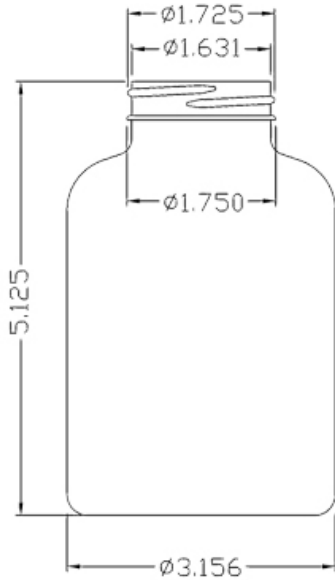

N1011709

500CC WHITE PACKER ROUND PET PLASTIC BOTTLE - 45 400 NECK

Carton Count
108

Carton / Pallet
25

Pallet Dimension (L x W x H)
48 x 40 x n/a

Size
500.00 CC

Overflow Capacity
532.00 cc

Neck Diameter
45.00

Neck Finish
400

Material
PET

Color
WHITE

Shape
ROUND

Item Height x Width/Diameter
5.125 in x 3.156 in

O.BERK® Co. provides a full range of packaging products and services for every aspect of the packaging process from conception and selection of a container and closure, through its decoration and delivery. We can help create broad differentiation through innovative packaging using either stock or designed components.