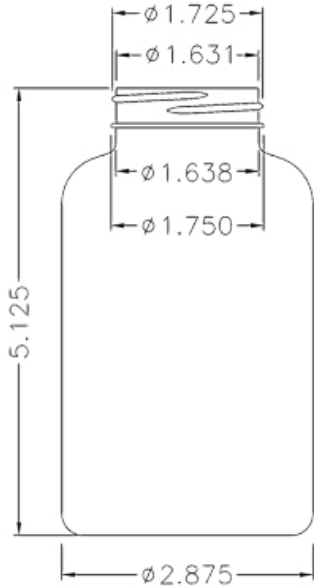

## 400CC WHITE PACKER ROUND PET PLASTIC BOTTLE - 45 400 NECK

Carton Count  
160

Carton / Pallet  
20

Pallet Dimension (L x W x H)  
48 x 40 x n/a

Size  
400.00 CC

Overflow Capacity  
457.00 cc

Neck Diameter  
45.00

Neck Finish  
400

Material  
PET

Color  
WHITE

Shape  
ROUND

Item Height x Width/Diameter  
5.125 in x 2.875 in

O.BERK® Co. provides a full range of packaging products and services for every aspect of the packaging process from conception and selection of a container and closure, through its decoration and delivery. We can help create broad differentiation through innovative packaging using either stock or designed components.