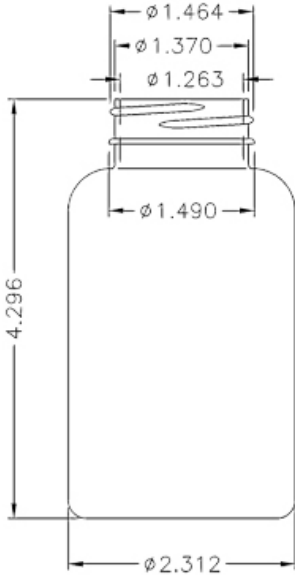

## 200CC WHITE PACKER ROUND PET PLASTIC BOTTLE - 38 400 NECK

Carton Count  
260

Carton / Pallet  
20

Pallet Dimension (L x W x H)  
48 x 40 x n/a

Size  
200.00 CC

Overflow Capacity  
242.00 cc

Neck Diameter  
38.00

Neck Finish  
400

Material  
PET

Color  
WHITE

Shape  
ROUND

Item Height x Width/Diameter  
4.296 in x 2.312 in

O.BERK® Co. provides a full range of packaging products and services for every aspect of the packaging process from conception and selection of a container and closure, through its decoration and delivery. We can help create broad differentiation through innovative packaging using either stock or designed components.