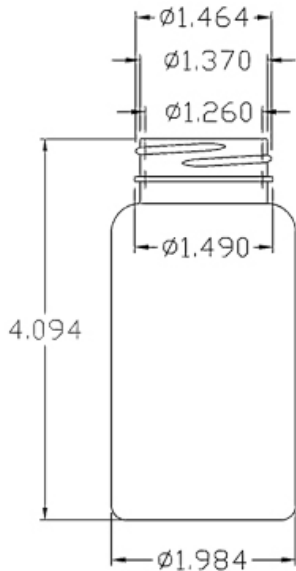

## 150CC WHITE PACKER ROUND PET PLASTIC BOTTLE - 38 400 NECK

Carton Count  
400

Carton / Pallet  
20

Pallet Dimension (L x W x H)  
48 x 40 x n/a

Size  
150.00 CC

Overflow Capacity  
174.00 cc

Neck Diameter  
38.00

Neck Finish  
400

Material  
PET

Color  
WHITE

Shape  
ROUND

Item Height x Width/Diameter  
4.094 in x 1.984 in

O.BERK® Co. provides a full range of packaging products and services for every aspect of the packaging process from conception and selection of a container and closure, through its decoration and delivery. We can help create broad differentiation through innovative packaging using either stock or designed components.