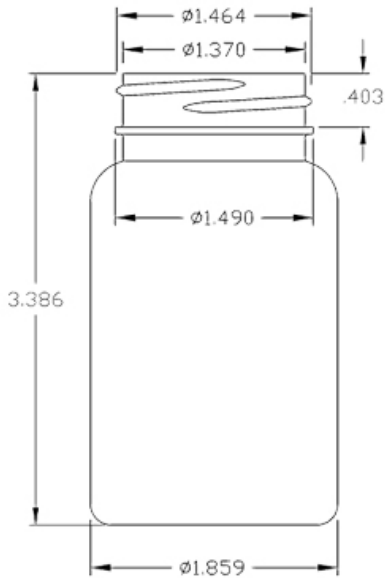

N1011669

100CC WHITE PACKER ROUND PET PLASTIC BOTTLE - 38 400 NECK

Carton Count
560

Carton / Pallet
20

Pallet Dimension (L x W x H)
48 x 40 x n/a

Size
100.00 CC

Overflow Capacity
125.00 cc

Neck Diameter
38.00

Neck Finish
400

Material
PET

Color
WHITE

Shape
ROUND

Item Height x Width/Diameter
3.386 in x 1.859 in

O.BERK® Co. provides a full range of packaging products and services for every aspect of the packaging process from conception and selection of a container and closure, through its decoration and delivery. We can help create broad differentiation through innovative packaging using either stock or designed components.