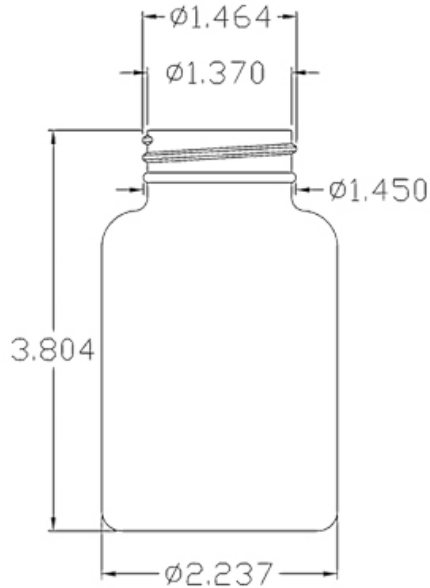

N1011654

175CC WHITE PACKER ROUND HDPE PLASTIC BOTTLE - 38 400 NECK

Carton Count
432

Carton / Pallet
20

Pallet Dimension (L x W x H)
48 x 40 x n/a

Size
175.00 CC

Overflow Capacity
192.00 cc

Neck Diameter
38.00

Neck Finish
400

Material
HDPE

Color
WHITE

Shape
ROUND

Item Height x Width/Diameter
3.804 in x 2.237 in

O.BERK® Co. provides a full range of packaging products and services for every aspect of the packaging process from conception and selection of a container and closure, through its decoration and delivery. We can help create broad differentiation through innovative packaging using either stock or designed components.