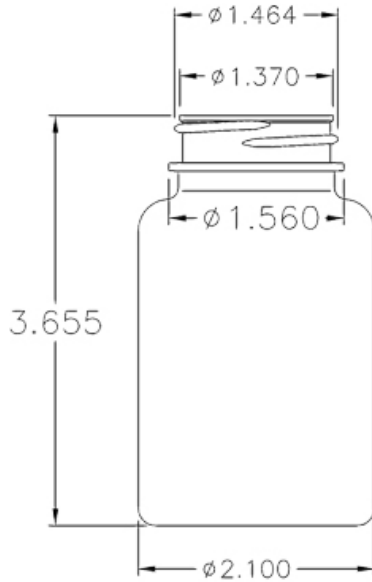

N1011624

150CC WHITE PACKER ROUND HDPE PLASTIC BOTTLE - 38 400 NECK

Carton Count
375

Carton / Pallet
15

Pallet Dimension (L x W x H)
48 x 40 x n/a

Size
150.00 CC

Overflow Capacity
166.00 cc

Neck Diameter
38.00

Neck Finish
400

Material
HDPE

Color
WHITE

Shape
ROUND

Item Height x Width/Diameter
3.655 in x 2.1 in

O.BERK® Co. provides a full range of packaging products and services for every aspect of the packaging process from conception and selection of a container and closure, through its decoration and delivery. We can help create broad differentiation through innovative packaging using either stock or designed components.