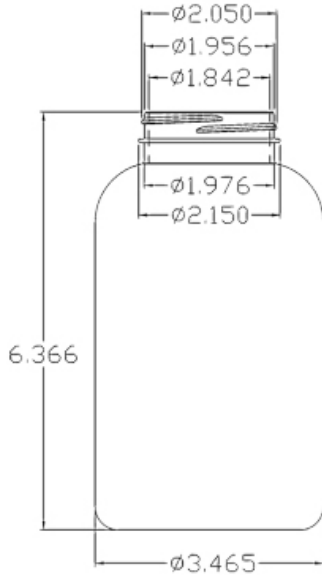

## 750CC WHITE PACKER ROUND PET PLASTIC BOTTLE - 53 400 NECK

Carton Count  
108

Carton / Pallet  
16

Pallet Dimension (L x W x H)  
48 x 40 x n/a

Size  
750.00 CC

Overflow Capacity  
830.00 cc

Neck Diameter  
53.00

Neck Finish  
400

Material  
PET

Color  
WHITE

Shape  
ROUND

Item Height x Width/Diameter  
6.366 in x 3.465 in

O.BERK® Co. provides a full range of packaging products and services for every aspect of the packaging process from conception and selection of a container and closure, through its decoration and delivery. We can help create broad differentiation through innovative packaging using either stock or designed components.