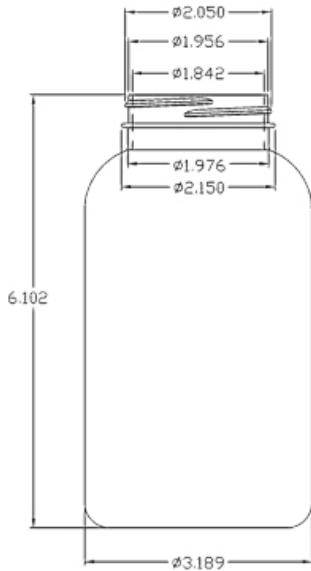

N1011547

625CC WHITE PACKER ROUND PET PLASTIC BOTTLE - 53 400 NECK

Carton Count
105

Carton / Pallet
20

Pallet Dimension (L x W x H)
48 x 40 x n/a

Size
625.00 CC

Overflow Capacity
666.00 cc

Neck Diameter
53.00

Neck Finish
400

Material
PET

Color
WHITE

Shape
ROUND

Item Height x Width/Diameter
6.102 in x 3.189 in

O.BERK® Co. provides a full range of packaging products and services for every aspect of the packaging process from conception and selection of a container and closure, through its decoration and delivery. We can help create broad differentiation through innovative packaging using either stock or designed components.