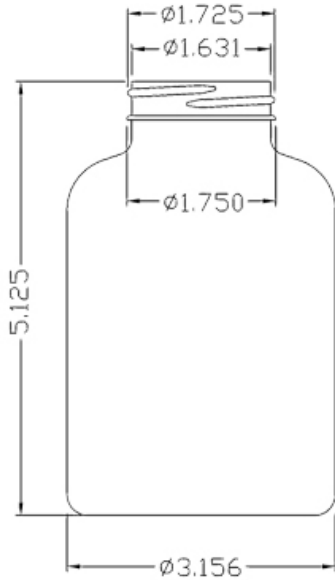

N1011537

500CC WHITE PACKER ROUND PET PLASTIC BOTTLE - 45 400 NECK

Carton Count
108

Carton / Pallet
20

Pallet Dimension (L x W x H)
48 x 40 x n/a

Size
500.00 CC

Overflow Capacity
532.00 cc

Neck Diameter
45.00

Neck Finish
400

Material
PET

Color
WHITE

Shape
ROUND

Item Height x Width/Diameter
5.125 in x 3.156 in

O.BERK® Co. provides a full range of packaging products and services for every aspect of the packaging process from conception and selection of a container and closure, through its decoration and delivery. We can help create broad differentiation through innovative packaging using either stock or designed components.