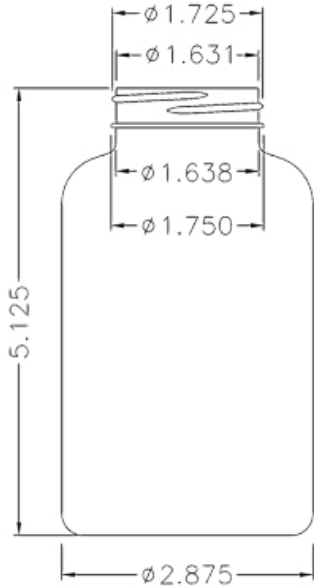

## 400CC WHITE PACKER ROUND PET PLASTIC BOTTLE - 53 400 NECK

Carton Count  
160

Carton / Pallet  
20

Pallet Dimension (L x W x H)  
48 x 40 x n/a

Size  
400.00 CC

Overflow Capacity  
457.00 cc

Neck Diameter  
53.00

Neck Finish  
400

Material  
PET

Color  
WHITE

Shape  
ROUND

Item Height x Width/Diameter  
5.125 in x 2.875 in

O.BERK® Co. provides a full range of packaging products and services for every aspect of the packaging process from conception and selection of a container and closure, through its decoration and delivery. We can help create broad differentiation through innovative packaging using either stock or designed components.