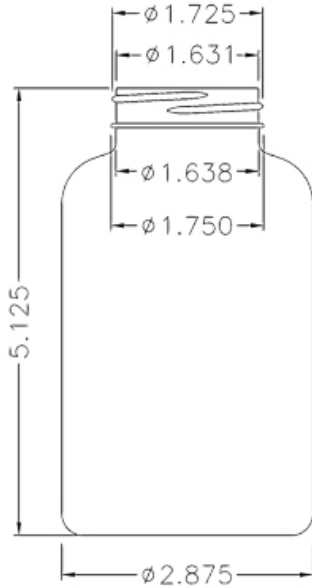

N1011527

400CC WHITE PACKER ROUND PET PLASTIC BOTTLE - 45 400 NECK

Carton Count
160

Carton / Pallet
15

Pallet Dimension (L x W x H)
48 x 40 x n/a

Size
400.00 CC

Overflow Capacity
457.00 cc

Neck Diameter
45.00

Neck Finish
400

Material
PET

Color
WHITE

Shape
ROUND

Item Height x Width/Diameter
5.125 in x 2.875 in

O.BERK® Co. provides a full range of packaging products and services for every aspect of the packaging process from conception and selection of a container and closure, through its decoration and delivery. We can help create broad differentiation through innovative packaging using either stock or designed components.