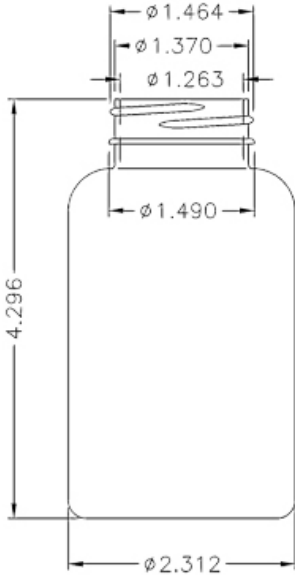

N1011512

200CC WHITE PACKER ROUND PET PLASTIC BOTTLE - 38 400 NECK

Carton Count
260

Carton / Pallet
15

Pallet Dimension (L x W x H)
48 x 40 x n/a

Size
200.00 CC

Overflow Capacity
242.00 cc

Neck Diameter
38.00

Neck Finish
400

Material
PET

Color
WHITE

Shape
ROUND

Item Height x Width/Diameter
4.3 in x 2.31 in

O.BERK® Co. provides a full range of packaging products and services for every aspect of the packaging process from conception and selection of a container and closure, through its decoration and delivery. We can help create broad differentiation through innovative packaging using either stock or designed components.