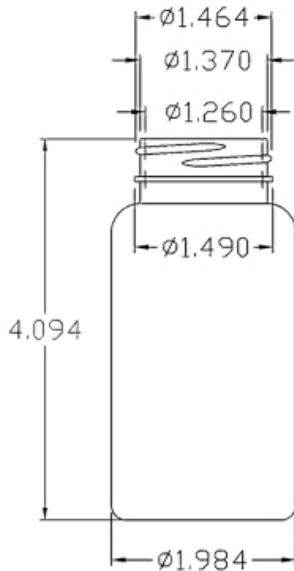

N1011507

150CC WHITE PACKER ROUND PET PLASTIC BOTTLE - 38 400 NECK

Carton Count
400

Carton / Pallet
15

Pallet Dimension (L x W x H)
48 x 40 x n/a

Size
150.00 CC

Overflow Capacity
174.00 cc

Neck Diameter
38.00

Neck Finish
400

Material
PET

Color
WHITE

Shape
ROUND

Item Height x Width/Diameter
4.094 in x 1.984 in

O.BERK® Co. provides a full range of packaging products and services for every aspect of the packaging process from conception and selection of a container and closure, through its decoration and delivery. We can help create broad differentiation through innovative packaging using either stock or designed components.