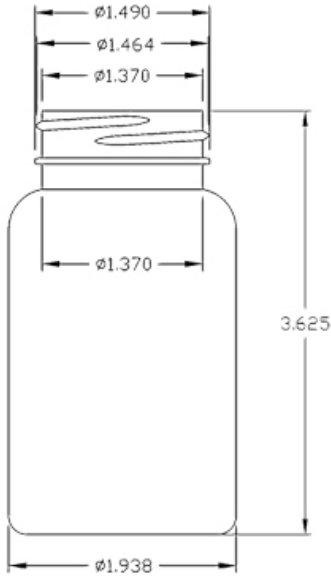

## 120CC WHITE PACKER ROUND PET PLASTIC BOTTLE - 38 400 NECK

Carton Count  
470

Carton / Pallet  
15

Pallet Dimension (L x W x H)  
48 x 40 x n/a

Size  
120.00 CC

Overflow Capacity  
143.00 cc

Neck Diameter  
38.00

Neck Finish  
400

Material  
PET

Color  
WHITE

Shape  
ROUND

Item Height x Width/Diameter  
3.625 in x 1.938 in

O.BERK® Co. provides a full range of packaging products and services for every aspect of the packaging process from conception and selection of a container and closure, through its decoration and delivery. We can help create broad differentiation through innovative packaging using either stock or designed components.