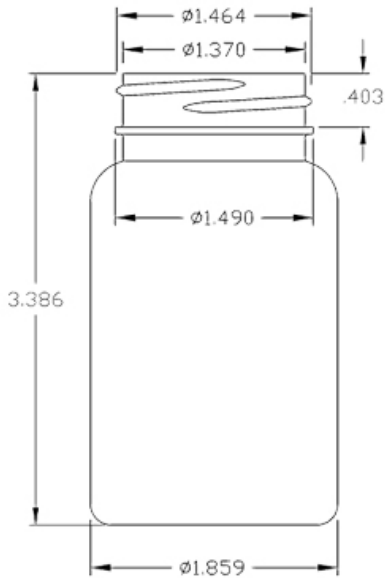

## 100CC WHITE PACKER ROUND PET PLASTIC BOTTLE - 38 400 NECK

Carton Count  
560

Carton / Pallet  
15

Pallet Dimension (L x W x H)  
48 x 40 x n/a

Size  
100.00 CC

Overflow Capacity  
125.00 cc

Neck Diameter  
38.00

Neck Finish  
400

Material  
PET

Color  
WHITE

Shape  
ROUND

Item Height x Width/Diameter  
3.39 in x 1.86 in

O.BERK® Co. provides a full range of packaging products and services for every aspect of the packaging process from conception and selection of a container and closure, through its decoration and delivery. We can help create broad differentiation through innovative packaging using either stock or designed components.