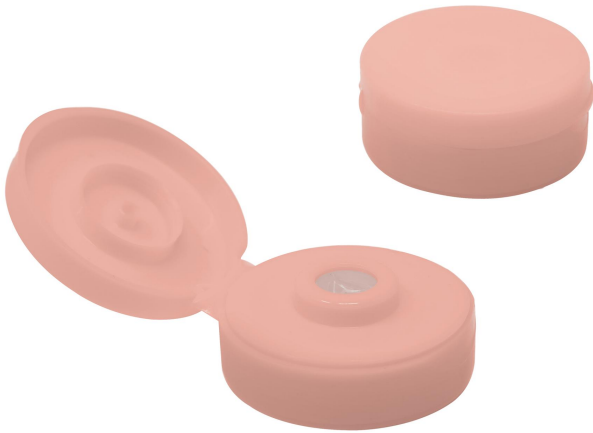

# N1012447

38-400 PINK MATTE PP SOFT TOUCH ART730 SQUEASYT™ FLIP TOP TPE VALVE CLOSURE

Carton Count  
2800

Carton Weight  
25.00

Carton Dimension (L x W x H)  
15 x 23.5 x 17

Carton / Pallet  
16

Pallet Dimension (L x W x H)  
31.4 x 47.2 x 73.6

Neck Diameter  
38.00

Neck Finish  
400

Material  
PP

Color  
PINK

Item Weight  
5.80 g

Surface Finish  
MATTE

Orifice Size  
10MM TPE VALVE

O.BERK® Co. provides a full range of packaging products and services for every aspect of the packaging process from conception and selection of a container and closure, through its decoration and delivery. We can help create broad differentiation through innovative packaging using either stock or designed components.