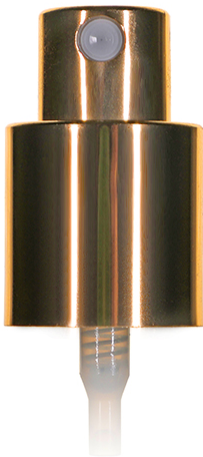

N1012227

20-410 GOLD SMOOTH SIDE PP METAL OVERSHELL PANACHE PULSE 3"
DIP TUBE LENGTH

Carton Count
1000

Carton Weight
15.00

Carton Dimension (L x W x H)
23.6 x 15.7 x 8

Pallet Dimension (L x W x H)
48 x 40 x n/a

Neck Diameter
20.00

Neck Finish
410

Material
PP

Color
GOLD

Item Weight
7.18 g

Item Height x Width/Diameter
1.4 in x 0.9 in

Surface Finish
SMOOTH SIDE

Dip Tube Length
3"