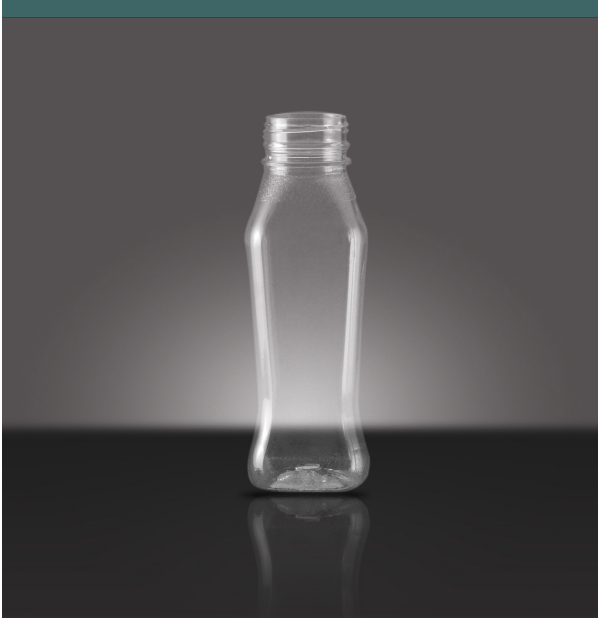

1234060

250 ML CLEAR PET PETE TAPERED JUICE SQUARE WITH 38 - TE Pano
NECK FINISH

Carton Count
2926

Carton Weight
171.00

Pallet Dimension (L x W x H)
48 x 40 x n/a

Size
250.00 ML

Neck Diameter
38.00

Neck Finish
TE Pano

Material
PET

Color
CLEAR

Shape
SQUARE

Item Weight
26.00 g

Item Height x Width/Diameter
159.9 mm x 52.8 mm

PCR Possibility
Yes

O.BERK Co. provides a full range of packaging products and services for every aspect of the packaging process from conception and selection of a container and closure, through its decoration and delivery. We can help create broad differentiation through innovative packaging using either stock or designed components.