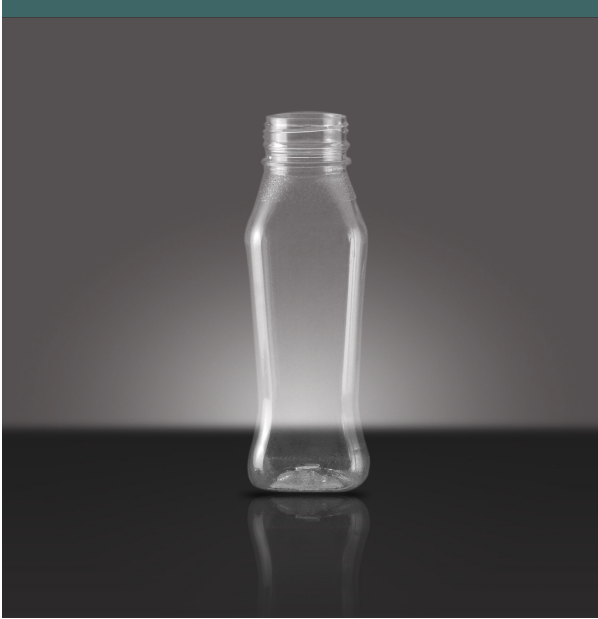

# 1234060

250 ML CLEAR PET PETE TAPERED JUICE SQUARE WITH 38 - TE Pano  
NECK FINISH

Carton Count  
2926

Carton Weight  
171.00

Pallet Dimension (L x W x H)  
48 x 40 x n/a

Size  
250.00 ML

Neck Diameter  
38.00

Neck Finish  
TE Pano

Material  
PET

Color  
CLEAR

Shape  
SQUARE

Item Weight  
26.00 g

Item Height x Width/Diameter  
159.9 mm x 52.8 mm

PCR Possibility  
Yes

O.BERK Co. provides a full range of packaging products and services for every aspect of the packaging process from conception and selection of a container and closure, through its decoration and delivery. We can help create broad differentiation through innovative packaging using either stock or designed components.