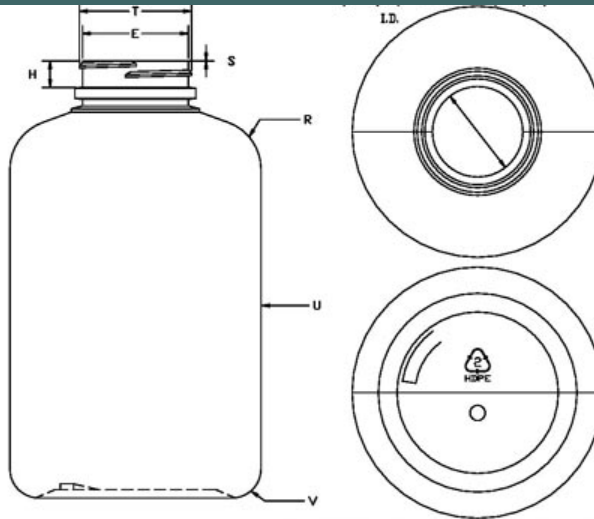

1004904

950CC WHITE PHARMA ROUND HDPE WITH 45-400 NECK FINISH

Carton Count
84

Size
950.00 CC

Overflow Capacity
1050.00 cc

Neck Diameter
45.00

Neck Finish
400

Material
HDPE

Color
WHITE

Shape
ROUND

Item Weight
58.00 g

Item Height x Width/Diameter
6.75 in x 3.86 in

Blow Technology
EXTRUSION

O.BERK Co. provides a full range of packaging products and services for every aspect of the packaging process from conception and selection of a container and closure, through its decoration and delivery. We can help create broad differentiation through innovative packaging using either stock or designed components.