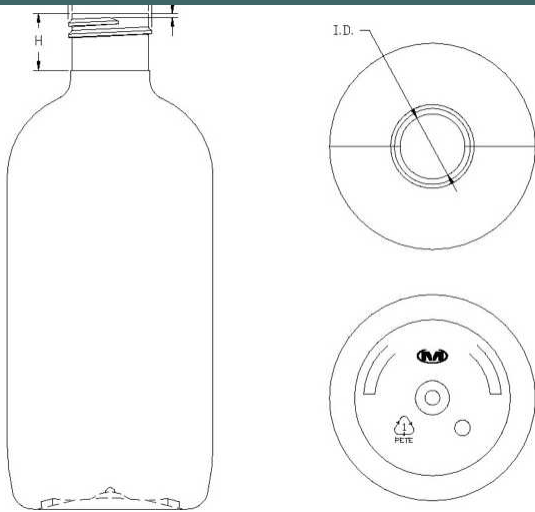

1004662

250ML METRIC ROUND PET WITH 24-410 NECK FINISH

Carton Count
270

Size
250.00 ML

Overflow Capacity
285.00 cc

Neck Diameter
24.00

Neck Finish
410

Material
PET

Shape
ROUND

Item Weight
27.00 g

Item Height x Width/Diameter
5.53 in x 2.3 in

Blow Technology
ISBM

O.BERK Co. provides a full range of packaging products and services for every aspect of the packaging process from conception and selection of a container and closure, through its decoration and delivery. We can help create broad differentiation through innovative packaging using either stock or designed components.